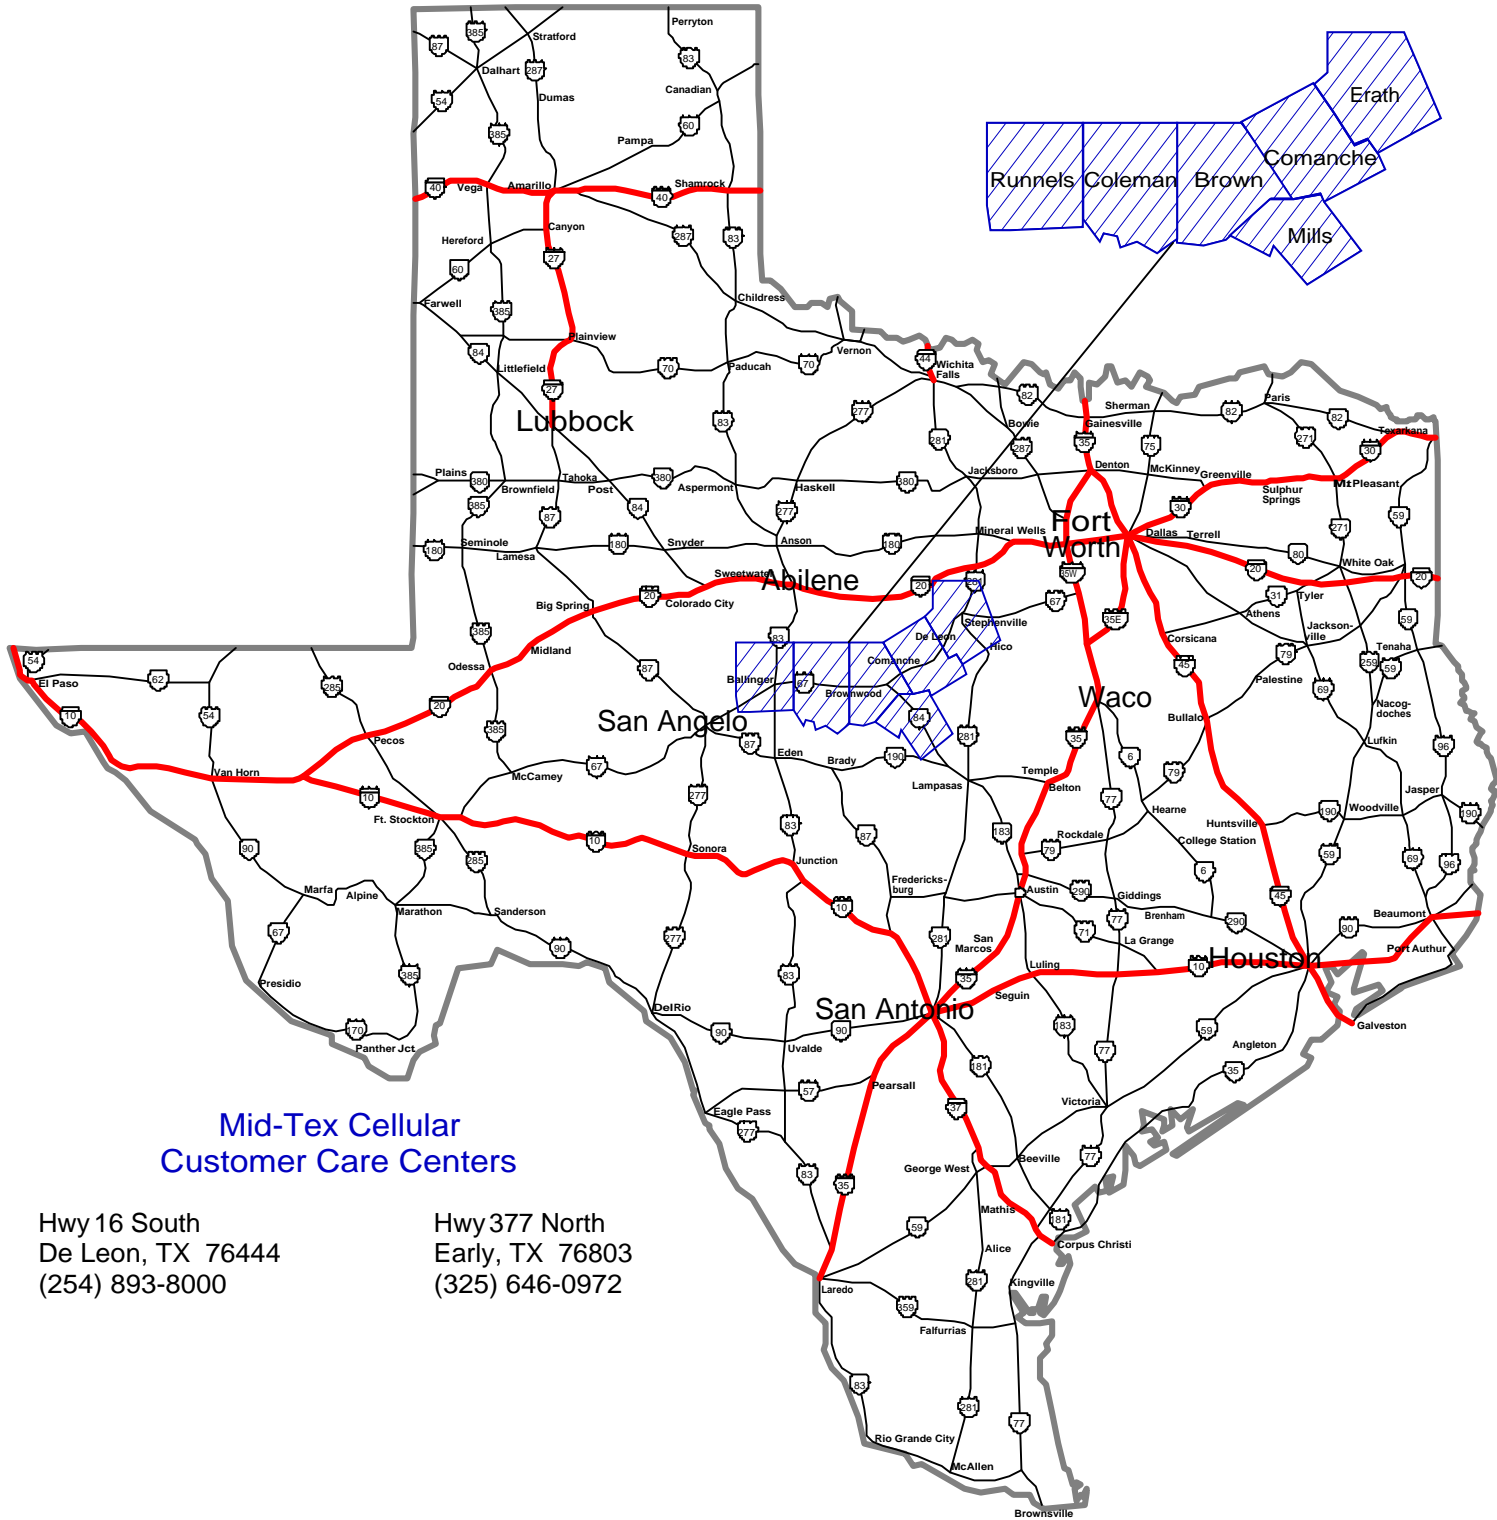

Mid-Tex Cellular, Ltd. Local Coverage Map

1-800-695-0150
www.mid-texcellular.com

Mid-Tex Cellular Customer Care Centers

Hwy 16 South
De Leon, TX 76444
(254) 893-8000

Hwy 377 North
Early, TX 76803
(325) 646-0972