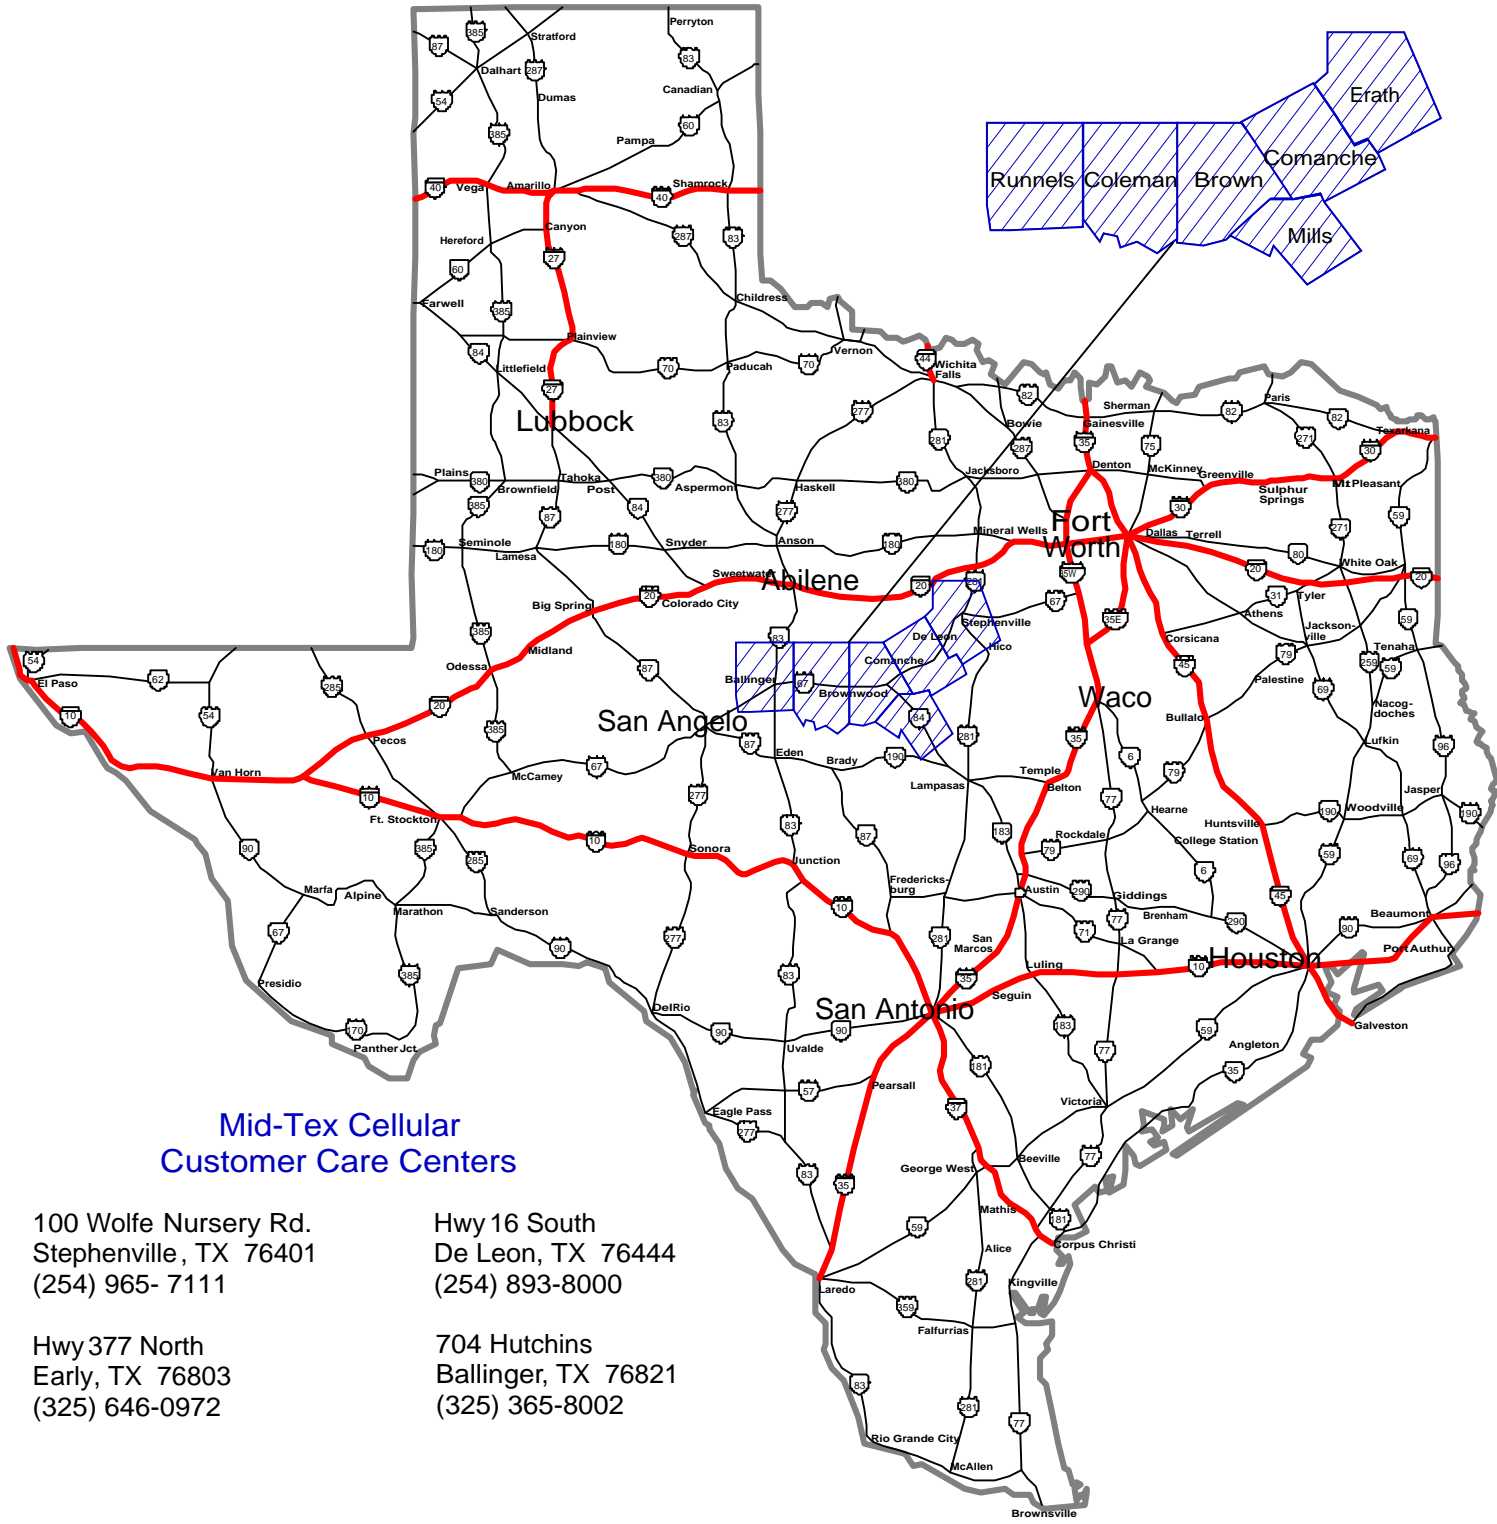

Mid-Tex Cellular, Ltd. Local Coverage Map

1-800-695-0150
www.mid-texcellular.com

Mid-Tex Cellular Customer Care Centers

100 Wolfe Nursery Rd.
 Stephenville, TX 76401
 (254) 965- 7111

Hwy 16 South
 De Leon, TX 76444
 (254) 893-8000

Hwy 377 North
 Early, TX 76803
 (325) 646-0972

704 Hutchins
 Ballinger, TX 76821
 (325) 365-8002

*While cellular technology is the most advanced form of mobile communications available, from time to time coverage may be affected by type of equipment, terrain, mobile unit location, weather conditions, regulatory requirements, and other factors not within MTC's control and therefore cannot be guaranteed.